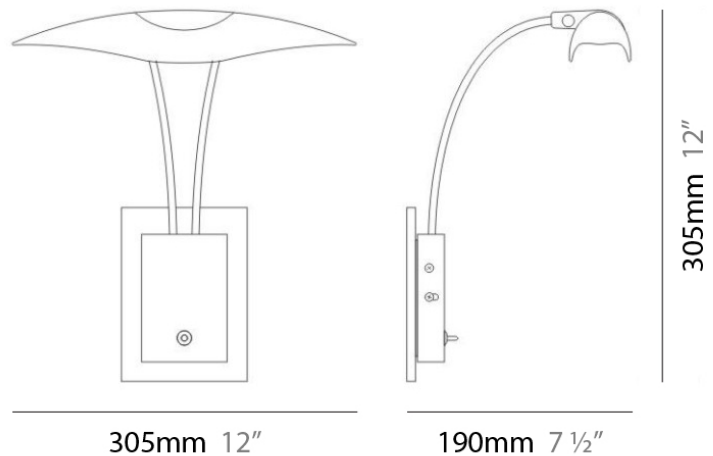

PROJECT	_____
TYPE	_____
NOTES	_____
QUANTITY	_____
DATE	_____

RAYA SURFACE

D95005

GENERAL

Series: Raya
Brand: Milan
Division: Design
Mounting Type: Surface
Mounting Location: Wall
Subcategory: Task

PHYSICAL

Shape: Abstract
Diameter (mm): 305
Diameter (in): 12
Height (mm): 305
Height (in): 12
Extension (mm): 190
Extension (in): 7 ½
Light Distribution: Direct
Weight (kg): 2.04
Weight (lbs): 4.5
Diffuser: White Glass
Fixture Material: Metal

ELECTRICAL

Number of Lamps: 2
Lamp Type: LED Retrofit
Lamp Shape: T4
Bulb Included: Bulb Not Included
Total Output Wattage (W): 40
Max. Wattage Per Lamp (W): 20
Lamp Base: GY6.35
Input Voltage (V): 120

LED

OPTICAL

RATINGS AND CERTIFICATIONS

Certified By: CSA Certified to UL and CSA Standards
IP rating: IP20