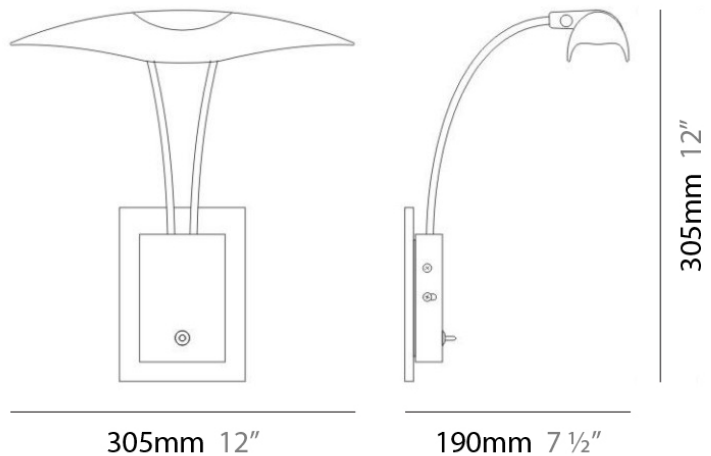

RAYA SURFACE

D95004

GENERAL

Series: Raya
Brand: Milan
Division: Design
Mounting Type: Surface
Mounting Location: Wall
Subcategory: Task

PHYSICAL

Shape: Abstract
Diameter (mm): 305
Diameter (in): 12
Height (mm): 305
Height (in): 12
Extension (mm): 190
Extension (in): 7 1/2
Light Distribution: Direct
Weight (kg): 2.04
Weight (lbs): 4.5
Diffuser: White Glass
Fixture Material: Metal

ELECTRICAL

Number of Lamps: 2
Lamp Type: LED Retrofit
Lamp Shape: T4
Bulb Included: Bulb Not Included
Max. Wattage Per Lamp (W): 20
Lamp Base: GY6.35
Input Voltage (V): 120

LED

OPTICAL

RATINGS AND CERTIFICATIONS

Certified By: CSA Certified to UL and CSA Standards
IP rating: IP20

PROJECT	_____
TYPE	_____
NOTES	_____
QUANTITY	_____
DATE	_____

RAYA SURFACE

D95005

GENERAL

Series: Raya
Brand: Milan
Division: Design
Mounting Type: Surface
Mounting Location: Wall
Subcategory: Task

PHYSICAL

Shape: Abstract
Diameter (mm): 305
Diameter (in): 12
Height (mm): 305
Height (in): 12
Extension (mm): 190
Extension (in): 7 ½
Light Distribution: Direct
Weight (kg): 2.04
Weight (lbs): 4.5
Diffuser: White Glass
Fixture Material: Metal